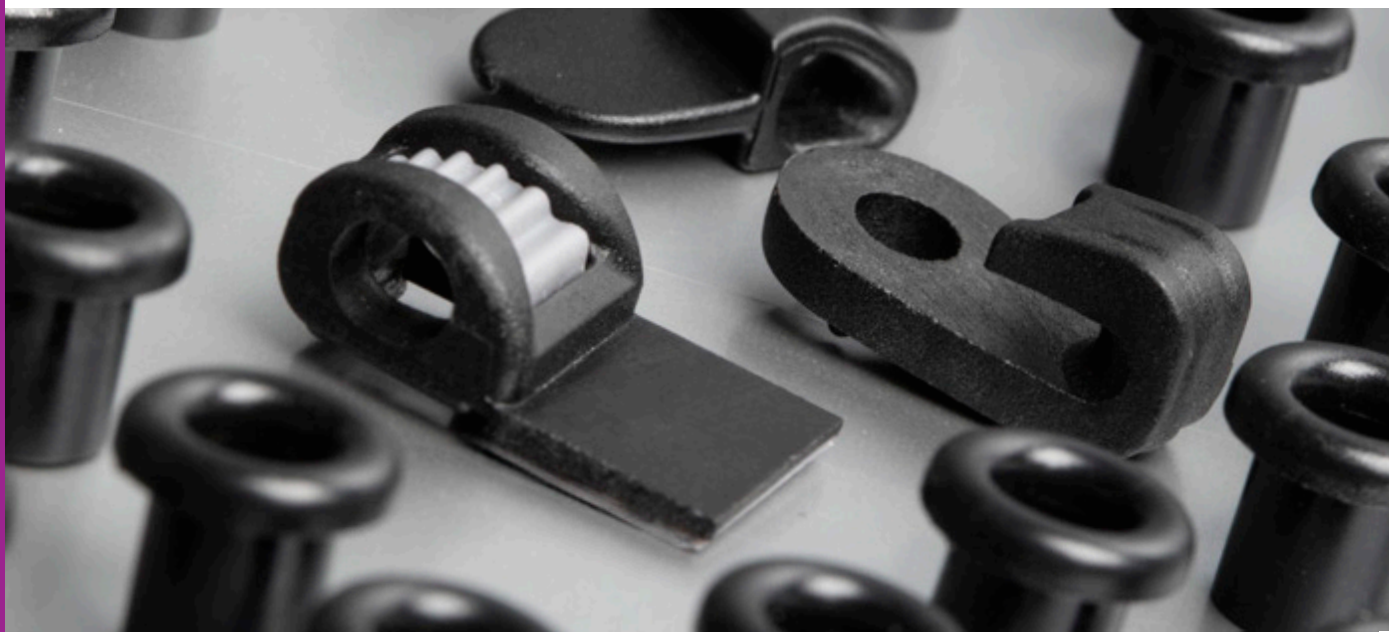

RANELLE PER OCCHIELLI WASHERS FOR EYELETS

Cod.	ROP001	ROP002
A Ø mm	11,10	12,20
B Ø mm	6,20	6,80